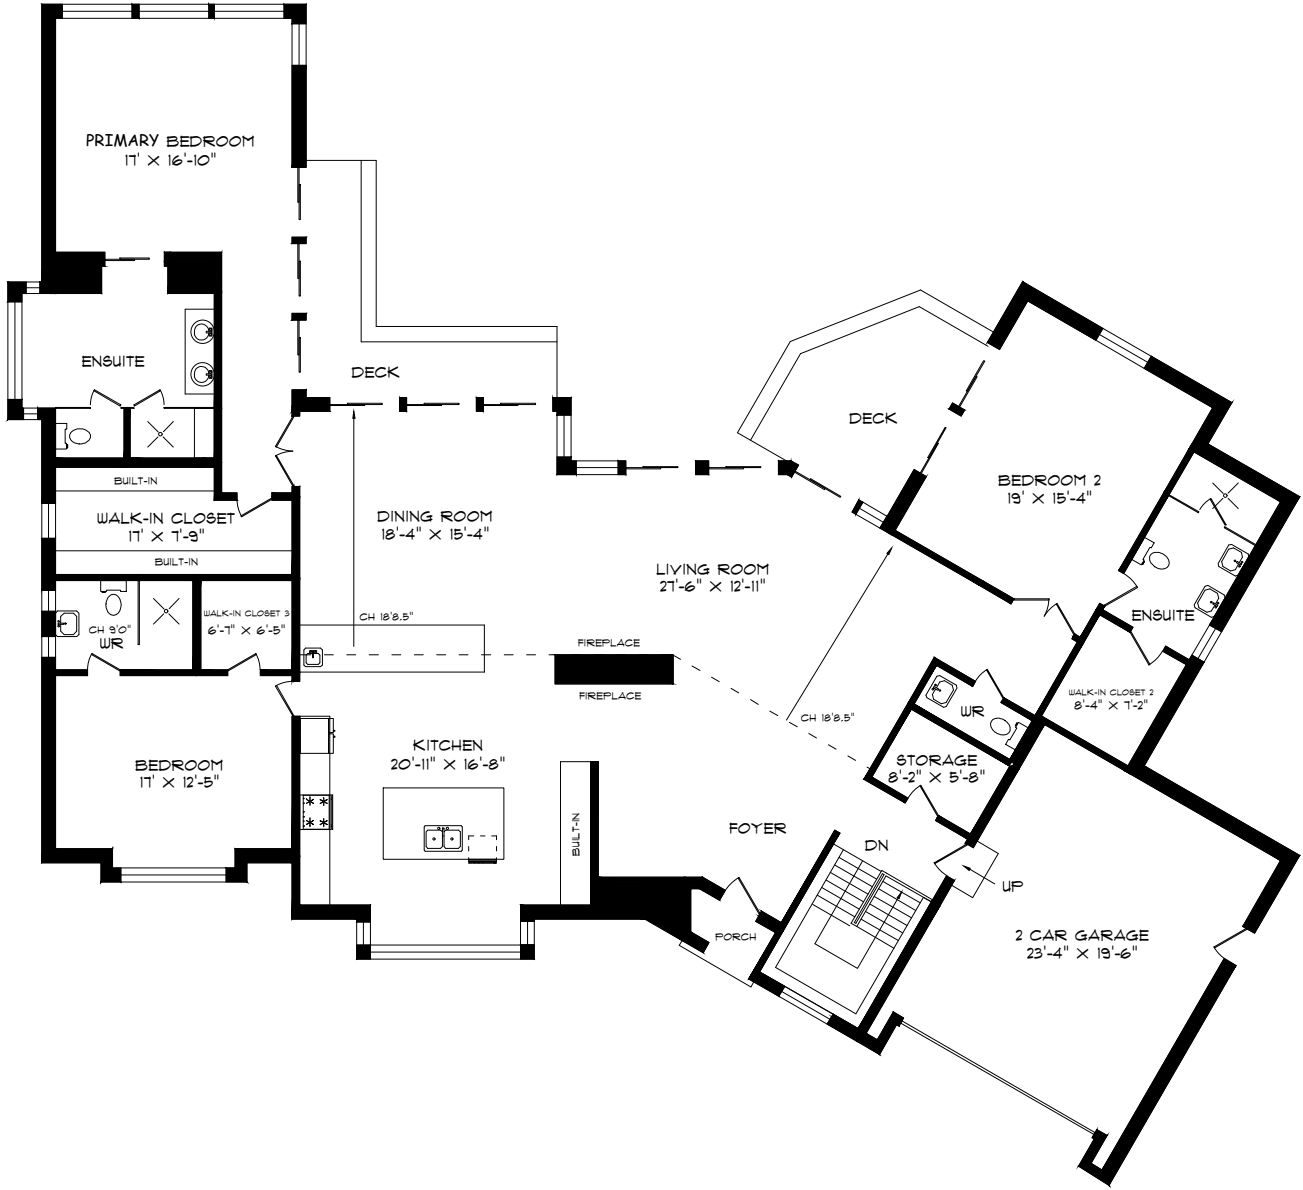

2348 CARRINGTON PLACE

**MAIN FLOOR
3,520 SQUARE FEET**

**Professional Engineers
Ontario**

AUTHORISED BY THE
ASSOCIATION OF PROFESSIONAL ENGINEERS OF ONTARIO
TO OFFER PROFESSIONAL ENGINEERING SERVICES.

**PLANIT
MEASURING**

PHONE 905-271-7010
PLANS@PLANITMEASURING.COM

MEASURED ON APRIL 10, 2018
ROOM SIZES SHOULD BE CONSIDERED
APPROXIMATE SINCE MEASUREMENTS
ARE SUBJECT TO CERTIFICATION.

2348 CARRINGTON PLACE

LOWER LEVEL
2,279 SQUARE FEET