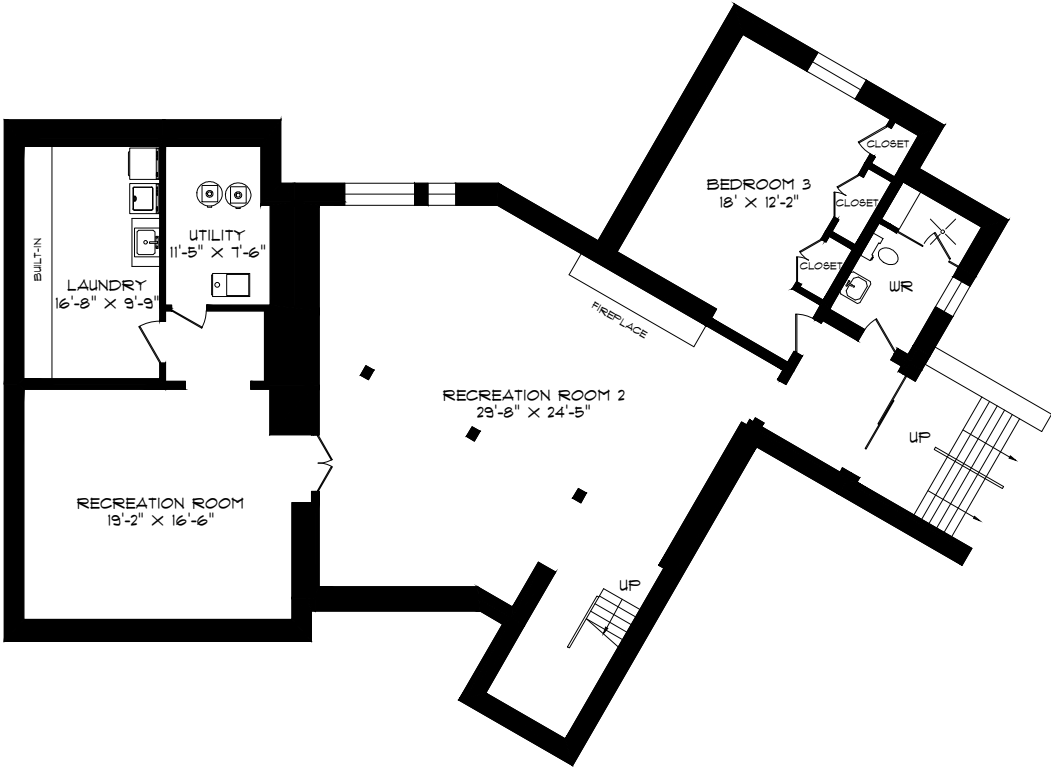

2348 CARRINGTON PLACE

**MAIN FLOOR
3,520 SQUARE FEET**

**Professional Engineers
Ontario**

AUTHORISED BY THE
ASSOCIATION OF PROFESSIONAL ENGINEERS OF ONTARIO
TO OFFER PROFESSIONAL ENGINEERING SERVICES.

**PLANIT
MEASURING**

PHONE 905-271-7010
PLANS@PLANITMEASURING.COM

MEASURED ON APRIL 10, 2018
ROOM SIZES SHOULD BE CONSIDERED
APPROXIMATE SINCE MEASUREMENTS
ARE SUBJECT TO CERTIFICATION.

2348 CARRINGTON PLACE

LOWER LEVEL
2,279 SQUARE FEET